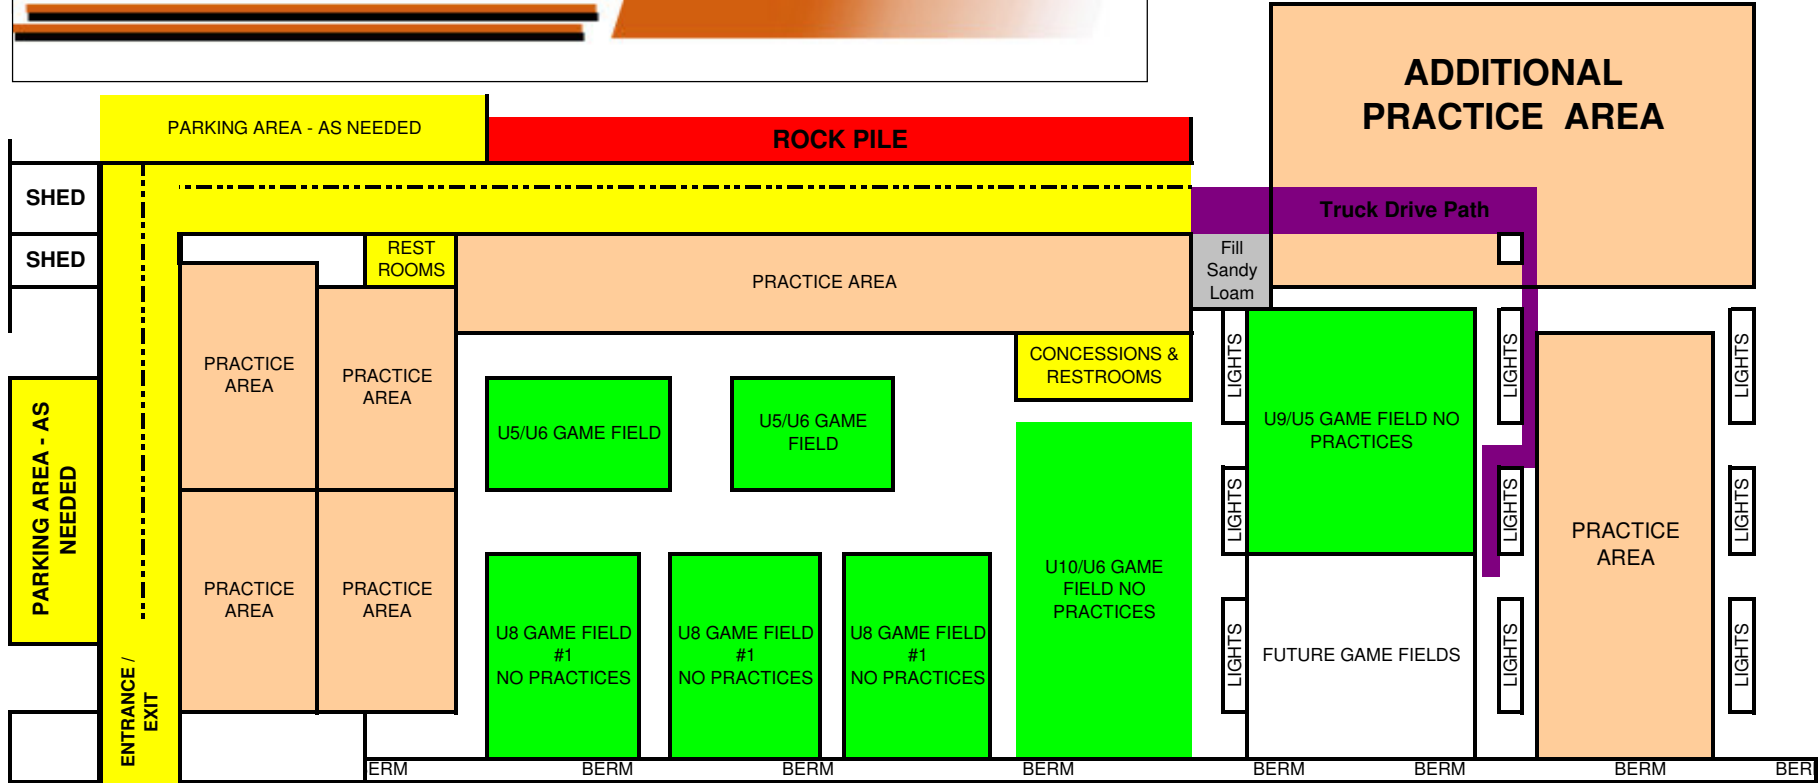

HUTTO YOUTH SOCCER ASSOCIATION
 FALL 2007
 GAME / PRACTICE FIELD LAYOUT

PARALLEL PARKING ONLY. NO 45 OR 90 DEGREE PARKING ALLOWED (PER CITY OF HUTTO). VEHICLES NOT PARALLEL WILL BE TICKETED.

NO PARKING ALLOWED ON THE SOUTH SIDE OF THE ROAD.